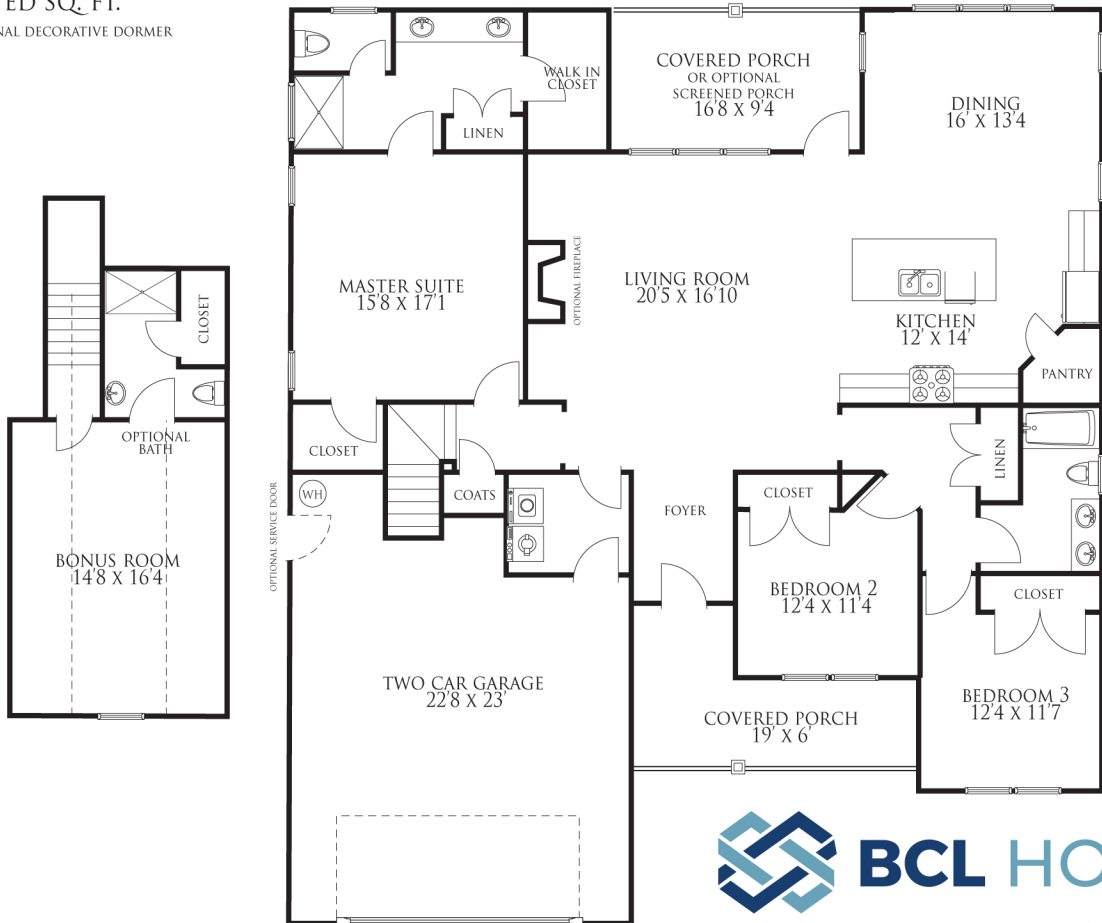

# The Lauren

2459 HEATED SQ. FT.

\*OPTIONAL DECORATIVE DORMER

*Artist's representation only. Plans may differ depending on the modifications performed by the builder. May vary from these drawings.*