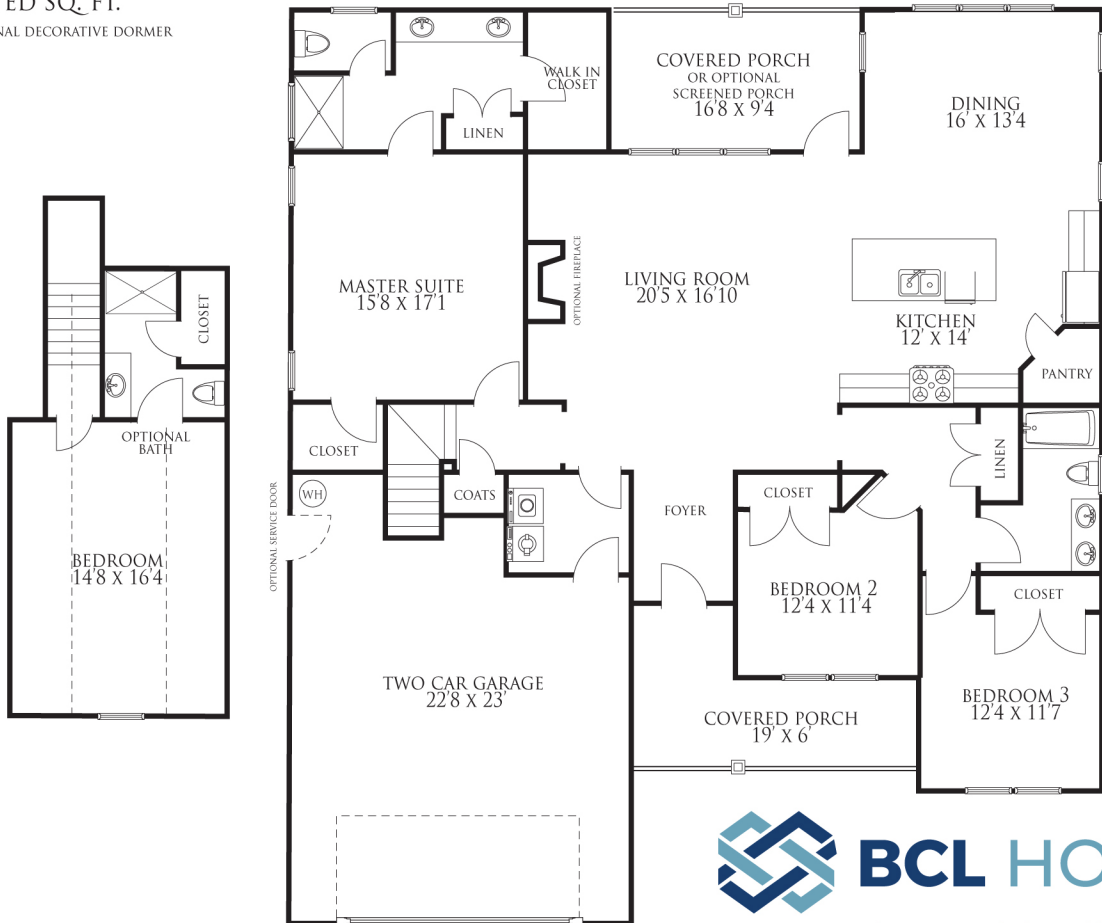

# The Lauren

2459 HEATED SQ. FT.

\*OPTIONAL DECORATIVE DORMER

*Artist's representation only. Plans may differ depending on the modifications performed by the builder. May vary from these drawings.*